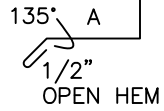

TRIM	DIM A	USAGE
DF028	1 1/2"	1.2FX FLUSH MOUNT
DF029	2"	1.2FX W/0.5" STANDOFF
DF030	1 3/4"	1.5FX FLUSH MOUNT
DF031	2 1/4"	1.5FX W/0.5" STANDOFF

1/2" (v) 1/2"
135°

COVER TRIM

(X) - NOT BY AEP SPAN
(V) - DIMENSION VARIES BASED ON PROJECT CONDITIONS