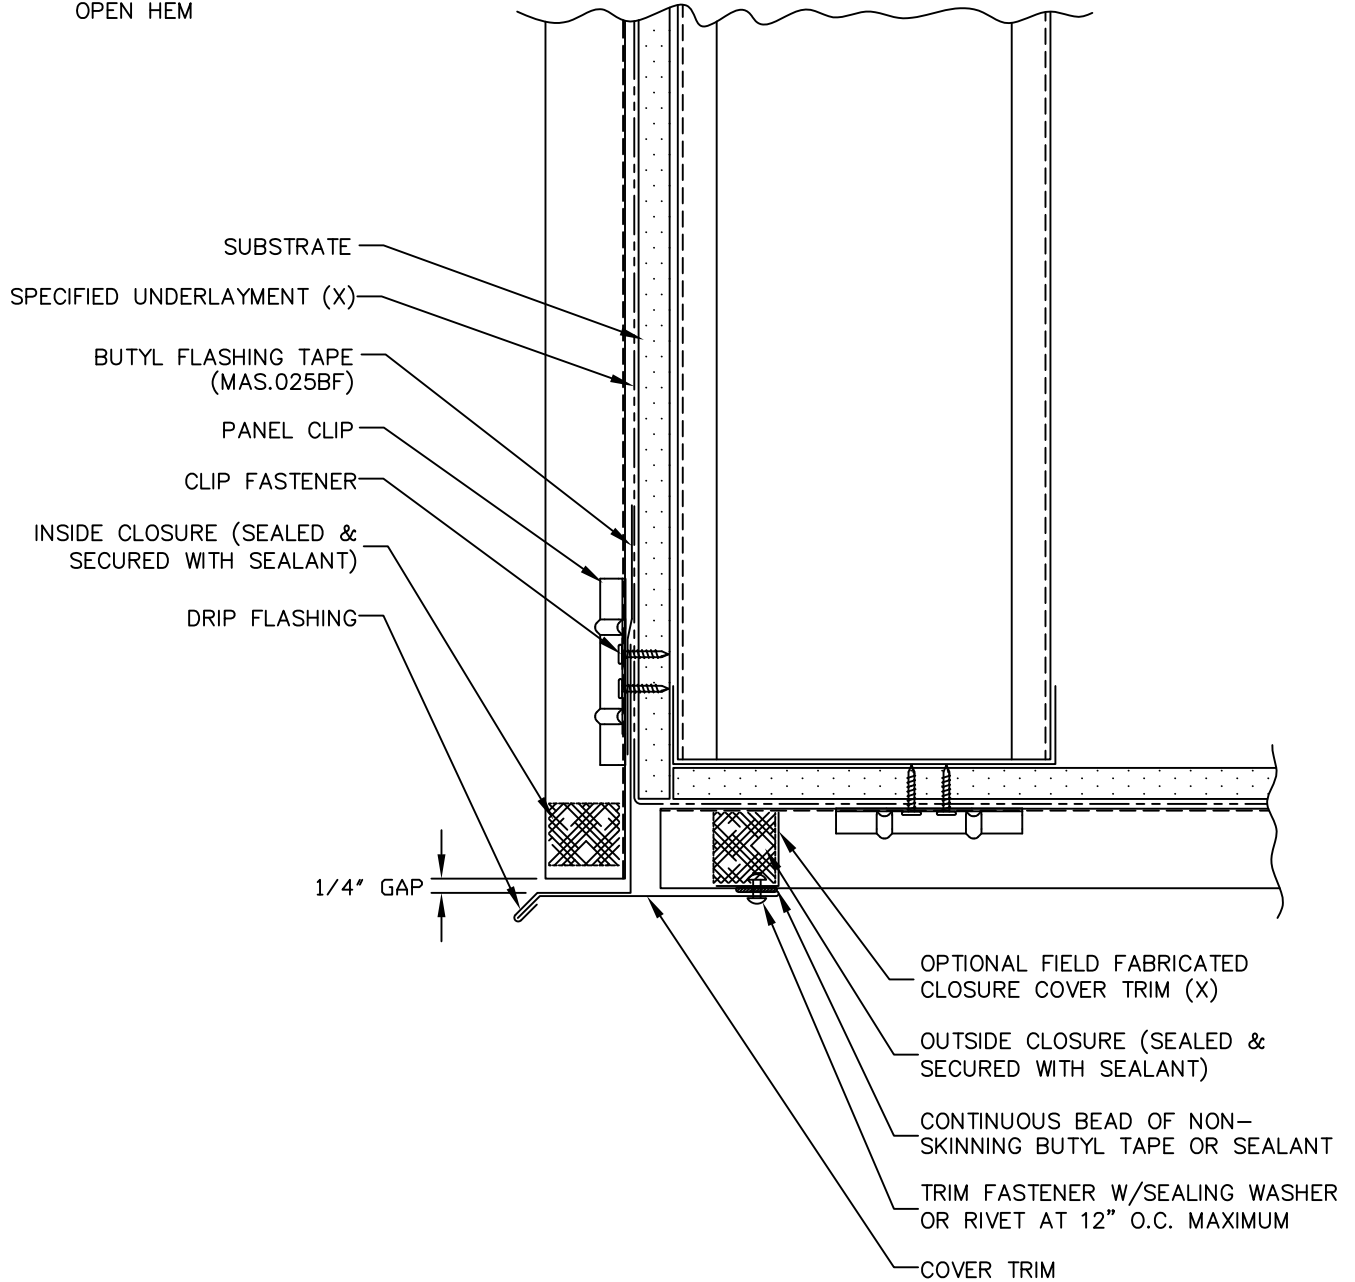

TRIM	DIM A	USAGE
DF028	1 1/2"	1.2FX FLUSH MOUNT
DF029	2"	1.2FX W/0.5" STANDOFF
DF030	1 3/4"	1.5FX FLUSH MOUNT
DF031	2 1/4"	1.5FX W/0.5" STANDOFF

1/2" (v) 1/2"
135°

COVER TRIM

(X) - NOT BY AEP SPAN
(V) - DIMENSION VARIES BASED ON PROJECT CONDITIONS

FLEX SERIES
VERTICAL INSTALL.

SOFFIT (FRONT)

FXV-10